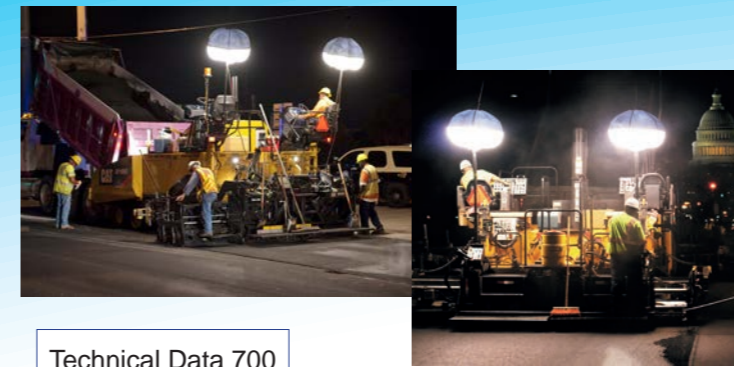

POWERMOON® 700 - LEDMOON®

The multi-currency system 12V / 24V DC - 120V AC